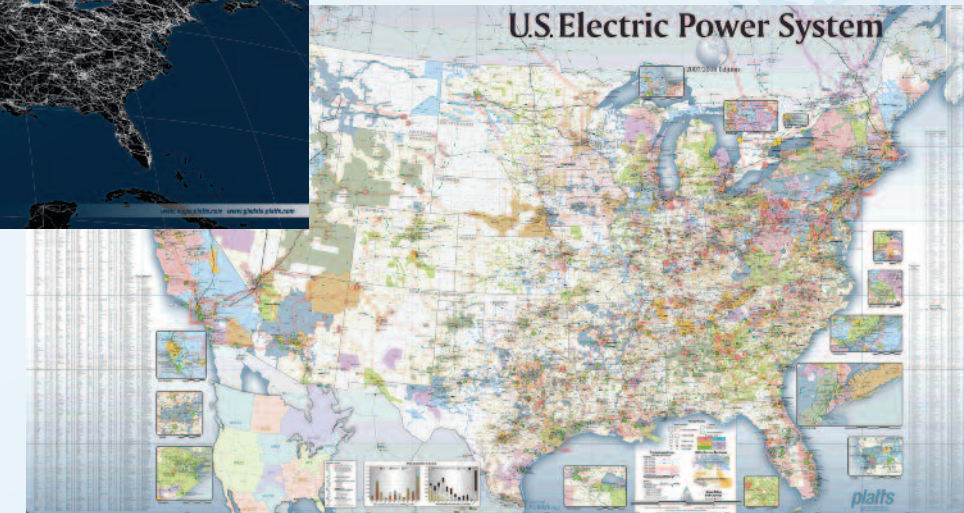

Don't see what you need? Learn more about Platts Custom Data and Mapping Services

Platts offers custom data and geospatial services to ensure the product you purchase specifically meets YOUR company's needs.

For more information, visit www.maps.platts.com or call **1-800-PLATTS8 (U.S. toll-free)** +1-212-904-3070 (direct), or e-mail support@platts.com