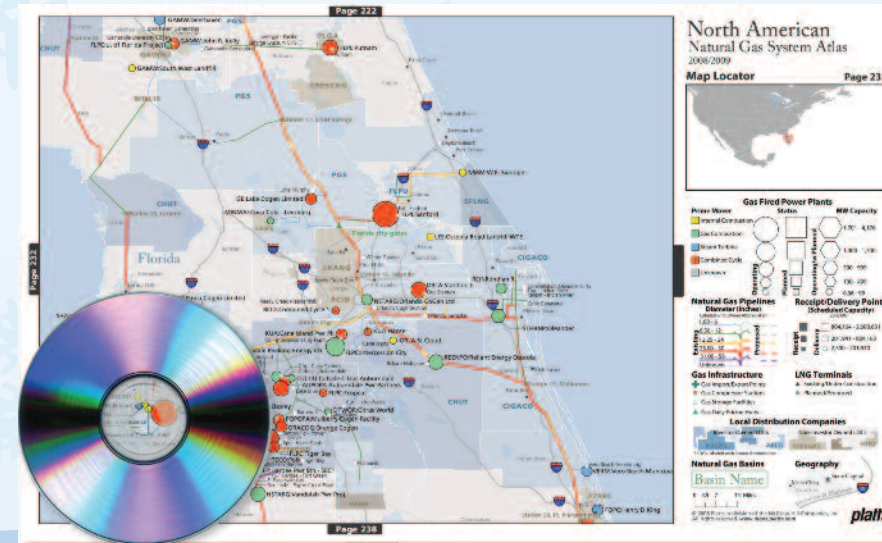

For the rest of 2008, any purchase over $195 will also receive this gorgeous graphic display of the North American electric transmission grid. It is perfect for areas in need of decoration such as offices, boardrooms and lobbies.